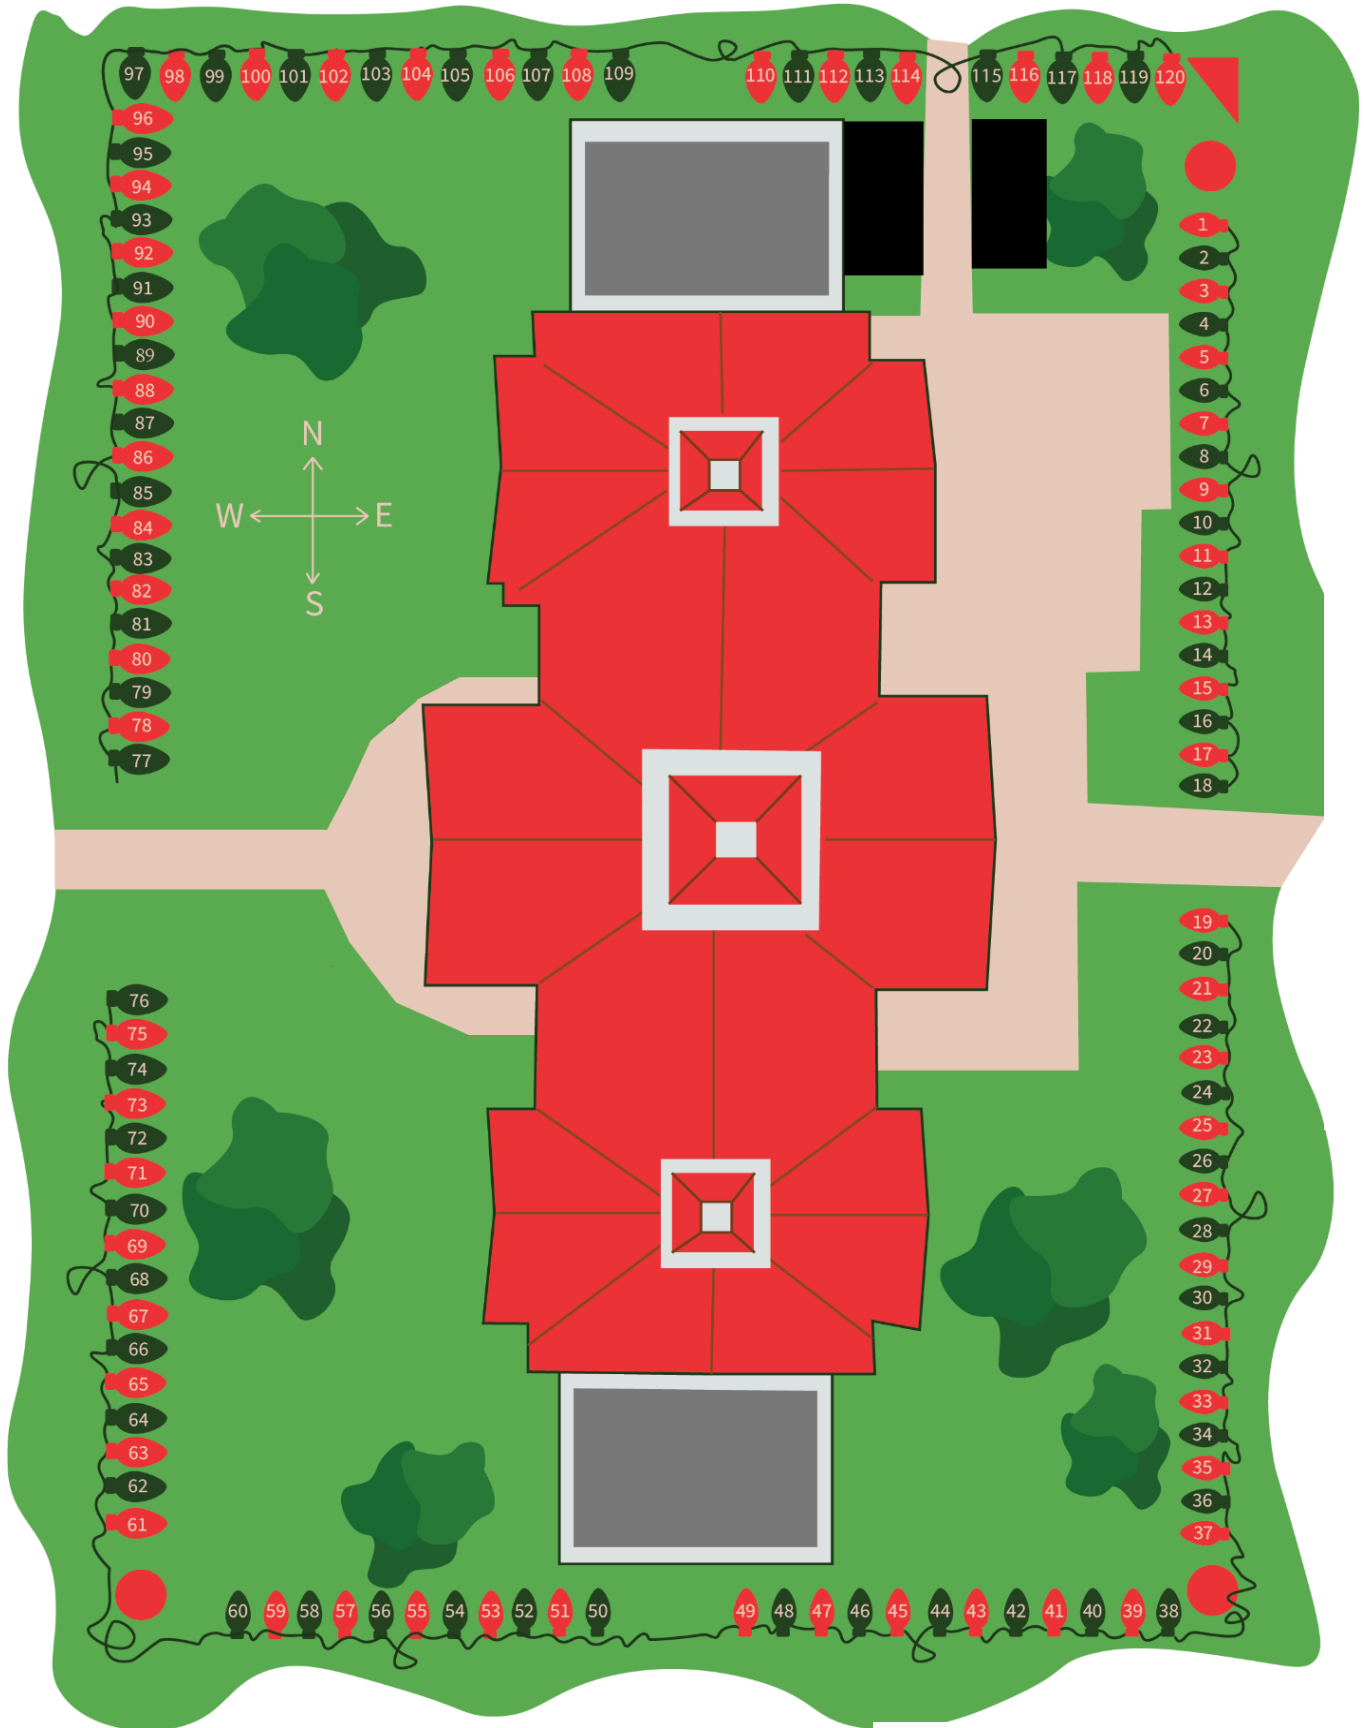

Location Map

Location Legend

- 1 - Majestic Care
- 2 - Promise Dance Academy
- 3 - Homewood Disposal
- 4 - Walsh Construction
- 5 - Biggby Coffee
- 6 - V's Salon
- 7 - Oasis Pools
- 8 - Indiana Ballet Theatre Northwest, Inc
- 9 - Centier Bank
- 10 - Green is Good by Kate
- 11 - Ozinga
- 12 - Chick-Fil-A
- 13 - Joseph Korzeniewski, Financial Advisor
- 14 - Melinda Nicole Photography
- 15 - Contreras Home Inspections
- 16 - Digital Purpose
- 17 - Wisely Advised
- 18 - Crown Point Chamber of Commerce
- 19 - Mayor Peter D. Land
- 20 - Clerk Treasurer Dave Benson
- 21 - City of Crown Point PACE Department
- 22 - Better Homes and Gardens Real Estate Connections
- 23 - The Family of Sharon Kozub
- 24- Bear Komplex
- 25 - The Hage Insurance Agency
- 26 - A+g Design Resources
- 27
- 28 - Bedarra Bar
- 29 - Poetic Productions
- 30 - Rhodes Plumbing, INC.
- 31 - National Products & Facility Services (NPFS)
- 32
- 33 - Level 10 Coatings
- 34 - The Jana Caudill Team, eXp Realty
- 35 - NUVEW Web Solutions
- 36 - Crown Point Moose Lodge #260
- 37 - In loving memory of John D. Sum
- 38 - Kutanovski Dental
- 39 - Ernestine Foods
- 40 - Cub Scout Pack 45
- 41 - Diamond Peak Homes
- 42 -
- 43 - APAC Centers for Interventional Pain
- 44 - Colonial Nursing and Rehab
- 45 - D & L Wood Products, Inc.
- 46 -
- 47 - Wittenberg Village
- 48- Compass Indiana
- 49 - Canvas at Crown Point
- 50 - Niemeyer's Landscape Supply
- 51 - HGS Music
- 52 -
- 53 - Prime steakhouse/Umi
- 54 -
- 55- VNA Hospice NWI
- 56 - Mullally MedSpa
- 57 - Heritage Court Apartments / Ive Property Management
- 58 - American Legion Post 20
- 59 -
- 60 - NWI United for Ukraine
- 61- Crown Point Community Foundation
- 62 - CP Coworking
- 63 - Carriage Court Pizza
- 64 - PursuitPT Physical Therapy
- 65- '@properties
- 66 -
- 67 - Addiction and Behavioral Counseling Services
- 68 - Crown Brick & Supply, Inc.
- 69 - Hanger Insurance Group
- 70 - Ignite Medical Resorts
- 71 -
- 72 - Grady's All Season Landscape & Design
- 73 - Lisa Grady Team
- 74 - Public Bar & Rec
- 75 - No Scrub Pressure Washing
- 76 -
- 77 - The Bug Guys Pest Control
- 78- Quality Impressions Print & Design
- 79 - Scott's U-Save Tire & Auto Service
- 80 - Bapple & Bapple, Inc. CPA's
- 81 - O'Drobinak & Nowaczyk P.C.
- 82 - Southlake YMCA
- 83 -
- 84 - Barney's Hub Bootery
- 85- Crown Point Eye Care
- 86 - Anytime Fitness Crown Point
- 87 - Aspen Construction Services
- 88 - Liberty Siding and Windows
- 89 - Crown Point Library
- 90 - Tiffany Dowling Group, KW Realty International
- 91 - Indiana Farm Bureau Insurance
- 92 - BrightStar Care of Lake County
- 93 - Golden Hope Ministries
- 94 - Golden Hope Ministries